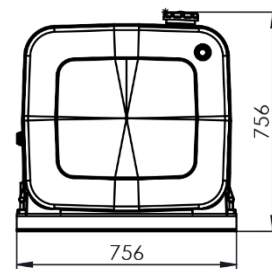

Montaggio retro-cabina
Rear cab mounting