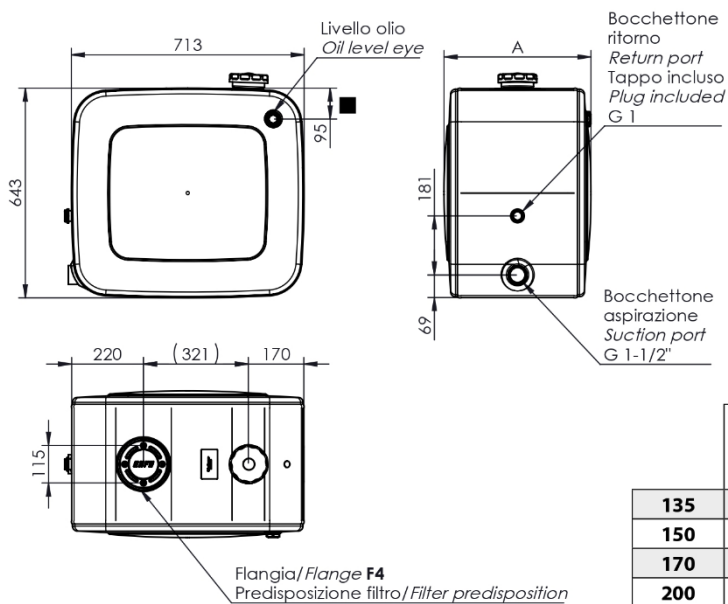

Il serbatoio completo di kit viene fornito imballato in 2 scatole singole (serbatoio e kit).
The complete tank consists of 2 single boxes (oil tank + mounting kit) packed together.

PB BR 640X710

Serbatoi olio multifissaggio
Multifittings oil tanks
DIAMOND

Fam. BR (640x710)
da/from 135 lt
a/to 250 lt

Ingombro serbatoio / Tank dimensions

Capacità fino a livello olio / Capacity until oil level indicator		A
		mm
135	120	350
150	140	400
170	155	450
200	175	500
250	215	600