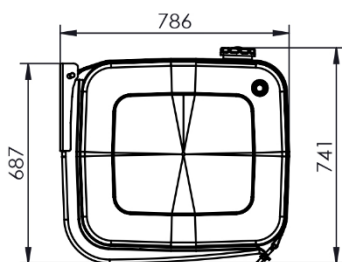

PB BR 640X710

Serbatoi olio multifissaggio
Multifittings oil tanks
DIAMOND

Fam. BR (640x710)
da/from 135 lt
a/to 250 lt

Ingombro serbatoio / Tank dimensions

Capacità fino a livello olio / Capacity until oil level indicator		A
		mm
135	120	350
150	140	400
170	155	450
200	175	500
250	215	600

Ingombro serbatoio con kit / Tank with kit dimensions

Montaggio laterale
Side mounting

Montaggio retro-cabina
Rear cab mounting

Ricambi / Spare parts

	R1	13590105081	KIT 2 perni + 2 dadi fissaggio supporti serbatoio. Pins and nuts (2 of each) mounting kit for oil tank		R1	13590105027	Kit 4 dadi fissaggio supporti serbatoio 4 Nuts for mounting kit		
	R2+R3	135990BR1X0	Fascia inox + guaina EPDM fissaggio serbatoio Stainless steel strap + Protection EPDM for tank		R2	538200BR2X0	Fascia inox fissaggio serbatoio Stainless steel strap for oil tank		
	R3	50620001002	Guaina EPDM fascia Protection for oil tank strap		R3	50620001007	Antivibrante in PVC protez.fascia inox PVC protection for oil tank strap		
	R4	13599000712	Protezione in gomma. Rubber protection.		R4	50620050302	Supporto antivibrante PVC protection		
	R5	538205BQLG4	Staffa supporto STANDARD. Mounting brackets STANDARD. Kit 135903BRLX0		R5	R5	R5	538205BRRG0	Staffa supporto Mounting brackets
		538205BQLGA (SCANIA)	Staffa supporto STANDARD. Mounting brackets STANDARD. Kit 135903BRLX7						
		538205BQLG8	Staffa DX - Right bracket (135 lt) - Kit 135903BRLX1						
		538205BQLGB (SCANIA)	Staffa DX - Right bracket (135 lt) - Kit 135903BRLX8						
		538205BQLG9	Staffa SX - Left bracket (135 lt) - Kit 135903BRLX1						
	538205BQLGC (SCANIA)	Staffa SX - Left bracket (135 lt) - Kit 135903BRLX8							

11801300201 : TAPPO DI RIEMPIMENTO / FILLER CAP
Già compreso nel serbatoio. Solo per ricambi
Already included with the tank. Only for spare part