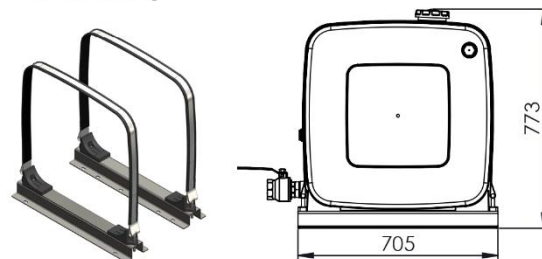

Montaggio retro-cabina
Rear cab mounting