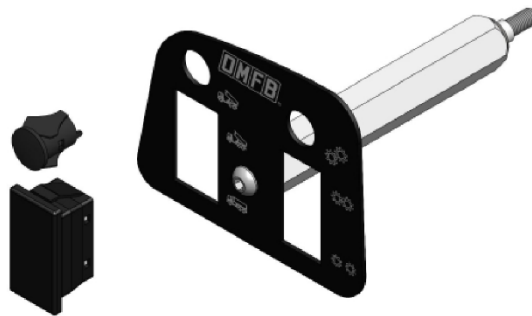

PB 32100100259

Kit nuova plancia DAILY 2020 lato SX
New DAILY 2020 left dashboard kit

32100100259

Pos.	Descrizione / Description	Q.
1	Plancia DAILY 2020 lato SX DAILY 2020 left dashboard	1
2	Vite TBCE M6x8 ISO 7380 Screw TBCE M6x8 ISO 7380	1
3	Perno per plancia Pin for dashboard	1
4	Rondella nylon 8x14x1 Nylon washer 8x14x1	2
5	Gemma nera Black gem	1
6	Copriforo Hole cover	1

Ingombro / Dimensions

PB 32100100259

Kit nuova plancia DAILY 2020 lato SX
New DAILY 2020 left dashboard kit

32100100259

Pos.	Descrizione / Description	Q.
1	Plancia DAILY 2020 lato SX DAILY 2020 left dashboard	1
2	Vite TBCE M6x8 ISO 7380 Screw TBCE M6x8 ISO 7380	1
3	Perno per plancia Pin for dashboard	1
4	Rondella nylon 8x14x1 Nylon washer 8x14x1	2
5	Gemma nera Black gem	1
6	Copriforo Hole cover	1