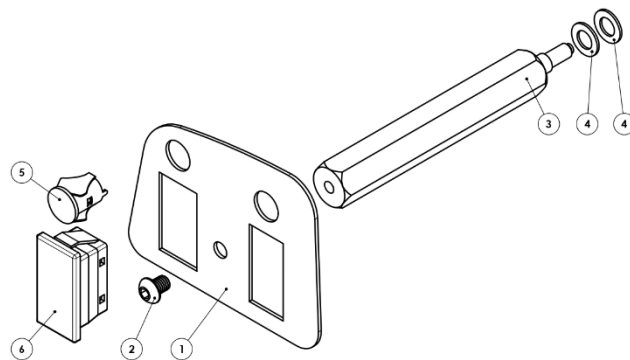

PB 32100100259

Kit nuova plancia DAILY 2020 lato SX
New DAILY 2020 left dashboard kit

32100100259

Pos.	Descrizione / Description	Q.
1	Plancia DAILY 2020 lato SX DAILY 2020 left dashboard	1
2	Vite TBCE M6x8 ISO 7380 Screw TBCE M6x8 ISO 7380	1
3	Perno per plancia Pin for dashboard	1
4	Rondella nylon 8x14x1 Nylon washer 8x14x1	2
5	Gemma nera Black gem	1
6	Copriforo Hole cover	1

Ingombro / Dimensions

PB 32100100259

Kit nuova plancia DAILY 2020 lato SX
New DAILY 2020 left dashboard kit

32100100259

Pos.	Descrizione / Description	Q.
1	Plancia DAILY 2020 lato SX DAILY 2020 left dashboard	1
2	Vite TBCE M6x8 ISO 7380 Screw TBCE M6x8 ISO 7380	1
3	Perno per plancia Pin for dashboard	1
4	Rondella nylon 8x14x1 Nylon washer 8x14x1	2
5	Gemma nera Black gem	1
6	Copriforo Hole cover	1