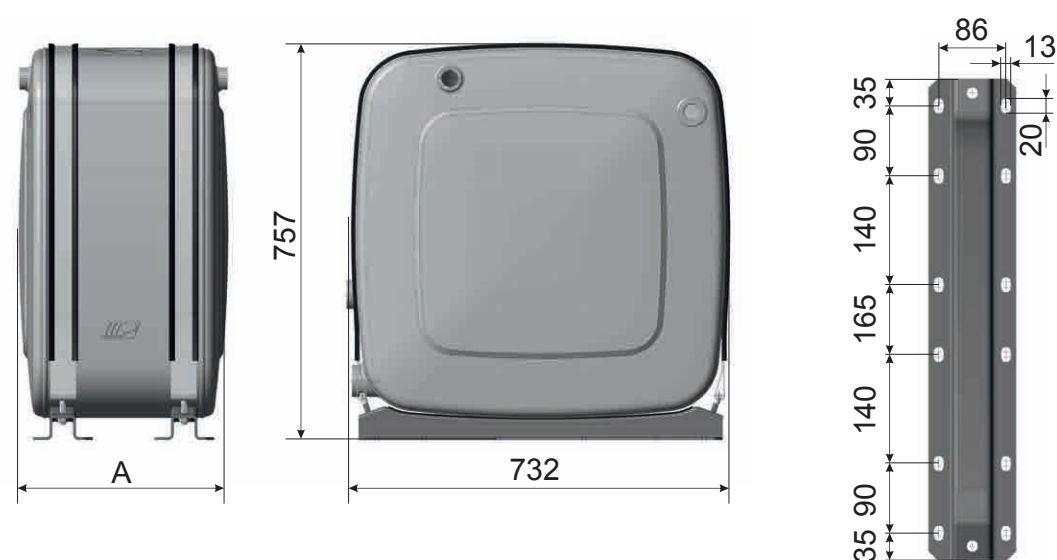

## 70/70 SIDE MOUNTING

### Mounting specifics

A (mm)	Level indicator capacity (l)
300	105
350	124
400	144
450	164
550	203