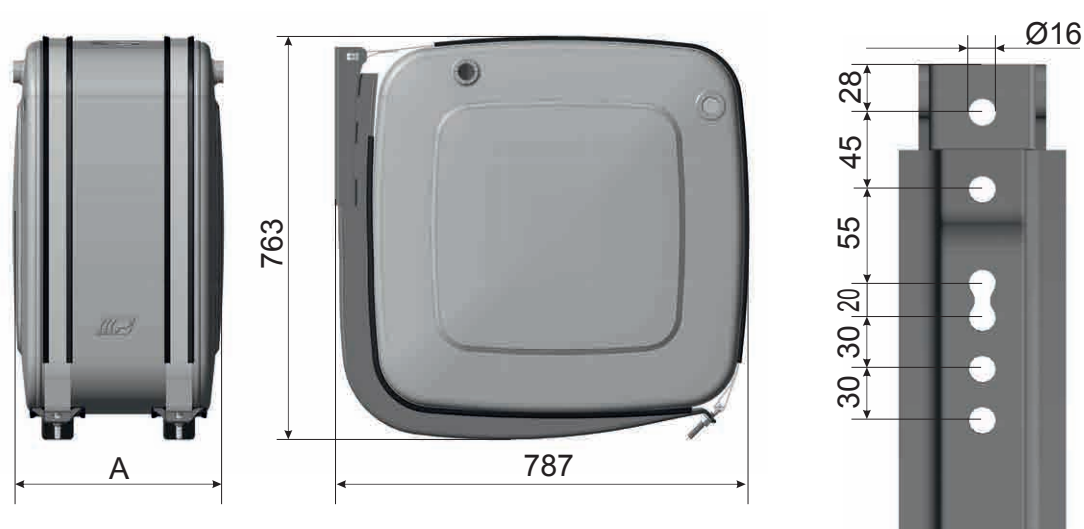

# 70/70

(sidewalls 700 mm h x 700 mm w)

Mounting kit available:

Materials available:

Aluminium Painted Steel  
RAL 7021

Products range	LT*	Features included	Filter flange code	Dimensions (only tank) L x H x W	Material	Product code NSOA: Aluminium NSOF: Painted steel	Mounting kit code 	Mounting kit code 
Multi Function (MF)	150	- spy eye 1" - suction connection 1" 1/2	135	350 x 700 x 700	A/F	-0150035MF00		
	170	- 2 x return connection 1" - return connection 1" 1/4		400 x 700 x 700	A/F	-0170040MF00		
	200	- air breather cap h 41mm		450 x 700 x 700	A/F	-0200045MF00		
	250	- spy eye 1" - suction connection 2" - 2 x return connection 1" - air breather cap h 41mm		550 x 700 x 700	A/F	-0250055CF00		
Monobacket	130	- spy eye 1" - suction connection 1" 1/2 - return connection 1" - air breather cap h 41mm	135	300 x 700 x 700	A/F	-0130030CF00	included	/
Evo (ET)	170	- spy eye 1" - suction connection 1" 1/2 - return connection 1"	Evo	400 x 700 x 700	A	-0170040ET00		
	200			450 x 700 x 700	A	-0200045ET00		

### Mounting specifics

A (mm)	Level indicator capacity (l)
300	105
350	124
400	144
450	164
550	203