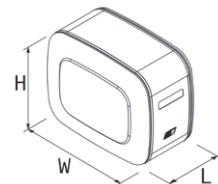

# 70/63

(sidewalls 706 mm h x 636 mm w)

Mounting kit available:

Materials available:

Products range	LT*	Features included	Filter flange code	Dimensions (only tank) L x H x W	Material	Product code NSOA: Aluminium NSOF: Painted steel NSOI: Stainless steel	Mounting kit code	Mounting kit code
Multi Function (MF)	135	- spy eye 1" - suction connection 1" 1/2	135	350 x 706 x 636	F/I	-0135035CORV		
	150	- 2 x return connection 1"		400 x 706 x 636	A/F/I	-0150040CORV		
	170	- return connection 1" 1/4 - air breather cap h 41mm		450 x 706 x 636	A/F/I	-0170045CORV		
	200			500 x 706 x 636	A/F/I	-0200050CORV		
Monobacket	120	- spy eye 1" - suction connection 1"1/2 - return connection 1" - air breather cap h 41mm	/	300 x 706 x 636	A/F	-0120030CORV	included	/