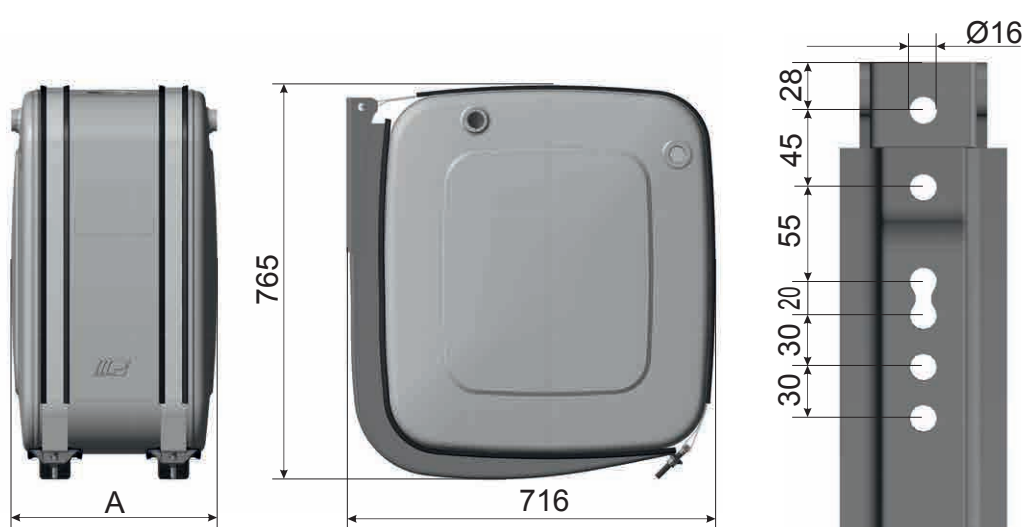

# 70/63

(sidewalls 706 mm h x 636 mm w)

Mounting kit available:

Materials available:

Products range	LT*	Features included	Filter flange code	Dimensions (only tank) L x H x W	Material	Product code NSOA: Aluminium NSOF: Painted steel NSOI: Stainless steel	Mounting kit code	Mounting kit code
Multi Function (MF)	135	- spy eye 1" - suction connection 1" 1/2	135	350 x 706 x 636	F/I	-0135035CORV		
	150	- 2 x return connection 1"		400 x 706 x 636	A/F/I	-0150040CORV		
	170	- return connection 1" 1/4 - air breather cap h 41mm		450 x 706 x 636	A/F/I	-0170045CORV		
	200			500 x 706 x 636	A/F/I	-0200050CORV		
Monobacket	120	- spy eye 1" - suction connection 1"1/2 - return connection 1" - air breather cap h 41mm	/	300 x 706 x 636	A/F	-0120030CORV	included	/

### Mounting specifics

A (mm)	Level indicator capacity (l)
300	103
350	111
400	129
450	147
500	164