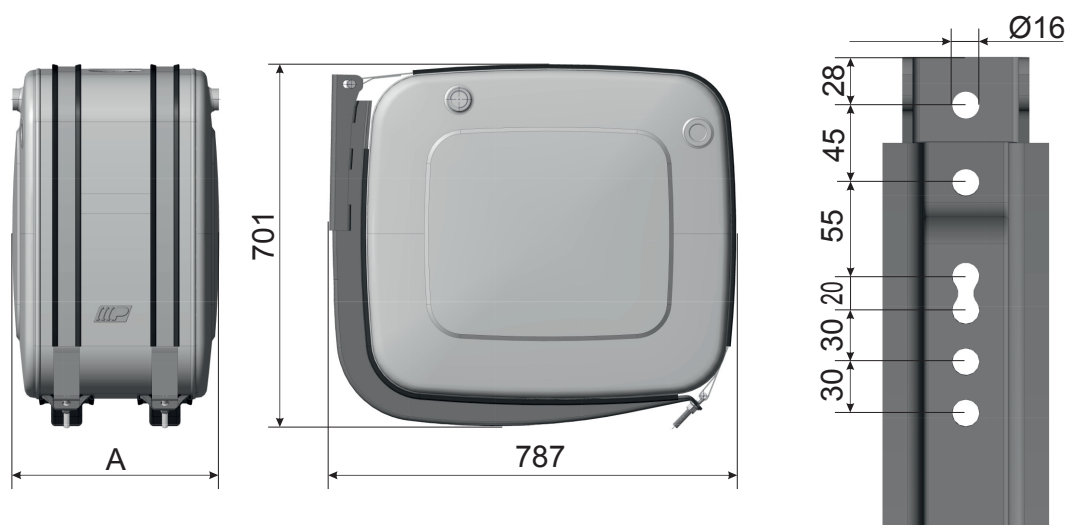

# 63/70

(sidewalls 636 mm h x 706 mm w)

Mounting kit available:

Materials available:

Products range	LT*	Features included	Filter flange code	Dimensions (only tank) L x H x W	Material	Product code NSQA: Aluminium NSOF: Painted steel NSOI: Stainless steel	Mounting kit code 	Mounting kit code 
Multi Function (MF)	135	- spy eye 1"	135	350 x 636 x 706	A/F/I	-0135035MF00		
	150	- suction connection 1" 1/2		400 x 636 x 706	A/F/I	-0150040MF00		
	170	- 2 x return connection 1"		450 x 636 x 706	A/F/I	-0170045MF00		
	200	- return connection 1" 1/4 - air breather cap h 41mm		500 x 636 x 706	A/F/I	-0200050MF00		
	250	- spy eye 1" - suction connection 2" - 2 x return connection 1" - air breather cap h 41mm	195	600 x 636 x 706	A/F/I	-0250060CF00		
Monobacket	120	- spy eye 1" - suction connection 1"1/2 - return connection 1" - air breather cap h 41mm	135	300 x 636 x 706	A/F/I	-0120030CF00	included	/
	135			350 x 636 x 706	A/F/I	-0135035MFMS		
Valve Plate (MFPG)	135	- spy eye 1"	135	350 x 636 x 706	A/F/I	-0135035MFPG		
	150	- suction connection 1"1/2		400 x 636 x 706	A/F/I	-0150040MFPG		
	170	- 2 x return connection 1"		450 x 636 x 706	A/F/I	-0170045MFPG		
	200	- air breather cap h 41mm		500 x 636 x 706	A/F/I	-0200050MFPG		
	250			600 x 636 x 706	A/F/I	-0250060MFPG		
Compact	135	- spy eye 1" - suction connection 1" 1/4 - return connection 1" - air breather cap h 41mm	135	350 x 636 x 706	A/F/I	-0135035RC00	/	AKMISRC06307005
Evo (ET)	135	- level indicator part of Evo Filter	Evo	350 x 636 x 706	A/F/I	-0135035ET00		
	150	- suction connection 1"1/2		400 x 636 x 706	A/F/I	-0150040ET00		
	170	- return connection 1"		450 x 636 x 706	A/F/I	-0170045ET00		
	200			500 x 636 x 706	A/F	-0200050ET00		

## 63/70 SIDE MOUNTING

### Mounting specifics

A (mm)	Level indicator capacity (l)
300	093
350	109
400	126
450	143
500	160
600	194