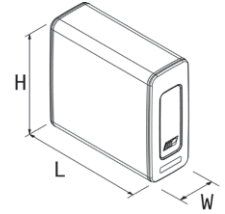

(sidewalls 638 mm h x 270 mm w)

Mounting kit available:

**REAR**

Materials available:

**A****F****I**Aluminium Painted  
Steel  
RAL 7021Stainless  
Steel

Products range	LT*	Features included	Filter flange code	Dimensions (only tank) L x H x W	Material	Product code NSOA: Aluminium NSOF: Painted steel NSOI: Stainless steel	Mounting kit code <b>SIDE</b>	Mounting kit code <b>REAR</b>
Classic (RC)	110	- spy eye 1" - suction connection 1" 1/4 - air breather cap h 69mm	135	700 x 638 x 270	A/F/I	-0110070RC00	<b>SIDE</b>	<b>REAR</b>
	135	- spy eye 1" - suction connection 1" 1/2 - air breather cap h 69mm		860 x 638 x 270	A/F/I	-0135086RC00		
	180	- spy eye 1" - suction connection 1" 1/2 - air breather cap h 69mm		1150 x 638 x 270	A/F/I	-0180115RC00		
	200	- spy eye 1" - suction connection 1" 1/2 - air breather cap h 69mm		1260 x 638 x 270	A/F/I	-0200126RC00		
2 Filter Flange (RC30)	200	- spy eye 1" - suction connection 1" 1/2 - return connection 1" 1/2 - air breather cap h 69mm	2 x 135	1260 x 638 x 270	A/F/I	-0200126RC30	/	included
Evo (ET)	110	- spy eye 1" - suction connection 1" 1/4	Evo	700 x 638 x 270	A/F/I	-0110070RE00	<b>SIDE</b>	<b>REAR</b>
	135	- spy eye 1" - suction connection 1" 1/4		860 x 638 x 270	A/F/I	-0135086RE00		
	180	- spy eye 1" - suction connection 1" 1/2		1150 x 638 x 270	A/F/I	-0180115RE00		
	200	- spy eye 1" - suction connection 1" 1/2		1260 x 638 x 270	A/F	-0200126RE00		

## Mounting specifics

A (mm)	Level indicator capacity (l)
700	099
860	123
1150	165
1260	182
700 (Evo)	088
860 (Evo)	109
1150 (Evo)	147
1260 (Evo)	161