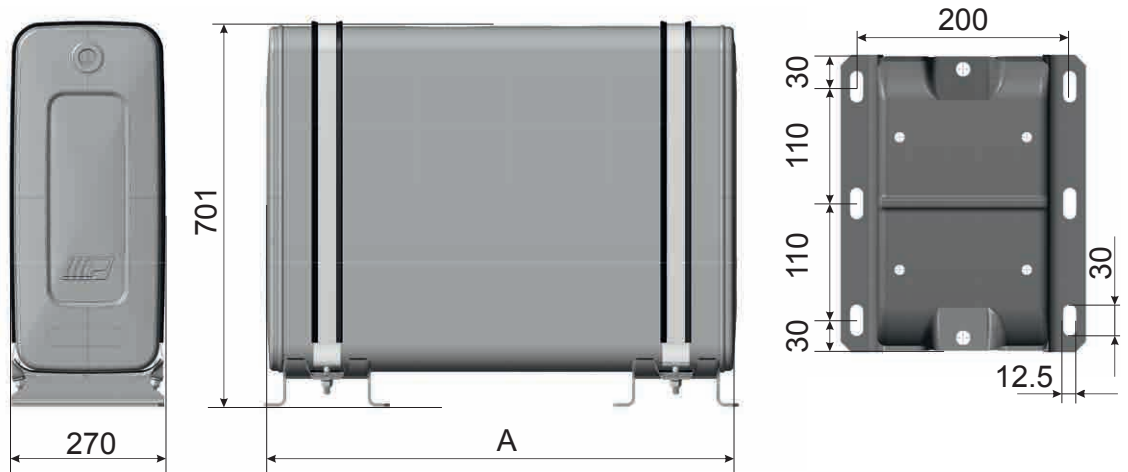

(sidewalls 638 mm h x 270 mm w)

Mounting kit available:

**REAR**

Materials available:

**A****F****I**Aluminium Painted  
Steel  
RAL 7021Stainless  
Steel

Products range	LT*	Features included	Filter flange code	Dimensions (only tank) L x H x W	Material	Product code NSOA: Aluminium NSOF: Painted steel NSOI: Stainless steel	Mounting kit code <b>SIDE</b>	Mounting kit code <b>REAR</b>
Classic (RC)	110	- spy eye 1" - suction connection 1" 1/4 - air breather cap h 69mm	135	700 x 638 x 270	A/F/I	-0110070RC00	<b>SIDE</b>	<b>REAR</b>
	135	- spy eye 1" - suction connection 1" 1/2 - air breather cap h 69mm		860 x 638 x 270	A/F/I	-0135086RC00		
	180	- spy eye 1" - suction connection 1" 1/2 - air breather cap h 69mm		1150 x 638 x 270	A/F/I	-0180115RC00		
	200	- spy eye 1" - suction connection 1" 1/2 - air breather cap h 69mm		1260 x 638 x 270	A/F/I	-0200126RC00		
2 Filter Flange (RC30)	200	- spy eye 1" - suction connection 1" 1/2 - return connection 1" 1/2 - air breather cap h 69mm	2 x 135	1260 x 638 x 270	A/F/I	-0200126RC30	/	included
Evo (ET)	110	- spy eye 1" - suction connection 1" 1/4	Evo	700 x 638 x 270	A/F/I	-0110070RE00	<b>SIDE</b>	<b>REAR</b>
	135	- spy eye 1" - suction connection 1" 1/4		860 x 638 x 270	A/F/I	-0135086RE00		
	180	- spy eye 1" - suction connection 1" 1/2		1150 x 638 x 270	A/F/I	-0180115RE00		
	200	- spy eye 1" - suction connection 1" 1/2		1260 x 638 x 270	A/F	-0200126RE00		

## Mounting specifics

A (mm)	Level indicator capacity (l)
700	099
860	123
1150	165
1260	182
700 (Evo)	088
860 (Evo)	109
1150 (Evo)	147
1260 (Evo)	161