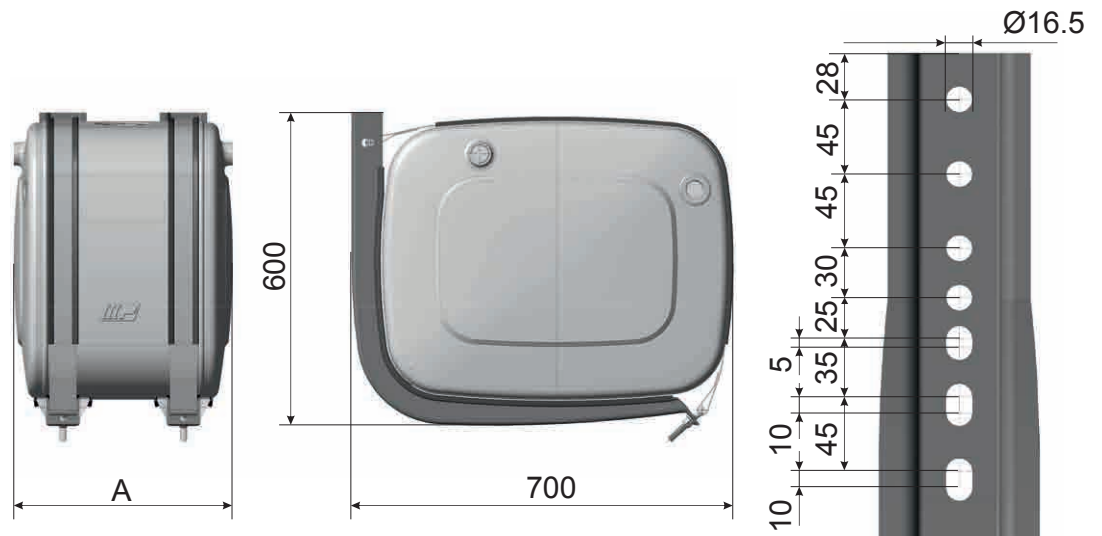

50/64

(sidewalls 500 mm h x 640 mm w)

Mounting kit available for:

Materials available:

Products range	LT*	Features included	Filter flange code	Dimensions (only tank) L x H x W	Material	Product code NSOA: Aluminium NSOF: Painted steel NSOI: Stainless steel	Mounting kit code	Mounting kit code
Multi Function (MF)	90	- spy eye 1" - suction connection 1 1/4" - return connection 1" - air breather cap h 41mm	135	350 x 500 x 640	A/F/I	-0090035MF00		
	100	- spy eye 1"		400 x 500 x 640	A/F/I	-0100040MF00		
	120	- suction connection 1 1/2"		450 x 500 x 640	A/F/I	-0120045MF00		
	130	- return connection 1"		500 x 500 x 640	A/F/I	-0130050MF00		
	150	- air breather cap h 41mm		550 x 500 x 640	A/F/I	-0150055MF00		
	160			600 x 500 x 640	A/F/I	-0160060MF00		
	215			780 x 500 x 640	A/F/I	-0215078MF00		
Monobacket	75	- spy eye 1" - suction connection 1 1/4" - return connection 1" - air breather cap h 41mm	135	300 x 500 x 640	A/F	-0075030CF00	included	/
Compact	75	- spy eye 1" - suction connection 1 1/4"	135	300 x 500 x 640	A/F	-0075030RC00	/	included
	90	- suction connection 1 1/4" - return connection 1"		350 x 500 x 640	F	-0090035RC00		
	100	- air breather cap h 41mm		400 x 500 x 640	F/I	-0100040RC00		
	120			450 x 500 x 640	F	-0120045RC00		
Evo (ET)	90		Evo	350 x 500 x 640	A/F/I	-0090035ET00		
	100	- level indicator part of Evo Filter		400 x 500 x 640	A/F/I	-0100040ET00		
	120	- suction connection 1 1/4"		450 x 500 x 640	A/F/I	-0120045ET00		
	130	- return connection 1"		500 x 500 x 640	A/F/I	-0130050ET00		
	150			550 x 500 x 640	A/F/I	-0150055ET00		
	160			600 x 500 x 640	A/F/I	-0160060ET00		
	215			780 x 500 x 640	A/F/I	-0215078ET00		

* Full tank capacity

50/64 SIDE MOUNTING

Mounting specifics

A (mm)	Level indicator capacity (l)
300	060
350	072
400	083
450	094
500	106
550	116
600	128
780	170

50/64 REAR MOUNTING

Mounting specifics

A (mm)	Level indicator capacity (l)
300	060
350	072
400	083
450	094
500	106
550	116
600	128
780	170