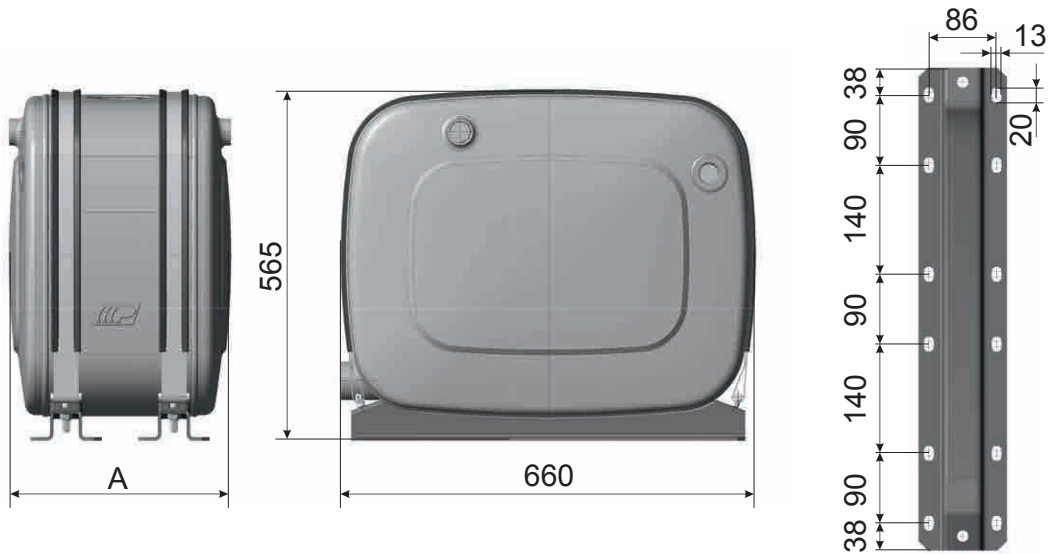

50/64

(sidewalls 500 mm h x 640 mm w)

Mounting kit available for:

Materials available:

Products range	LT*	Features included	Filter flange code	Dimensions (only tank) L x H x W	Material	Product code NSOA: Aluminium NSOF: Painted steel NSOI: Stainless steel	Mounting kit code	Mounting kit code
Multi Function (MF)	90	- spy eye 1" - suction connection 1 1/4" - return connection 1" - air breather cap h 41mm	135	350 x 500 x 640	A/F/I	-0090035MF00		
	100	- spy eye 1"		400 x 500 x 640	A/F/I	-0100040MF00		
	120	- suction connection 1 1/2"		450 x 500 x 640	A/F/I	-0120045MF00		
	130	- return connection 1"		500 x 500 x 640	A/F/I	-0130050MF00		
	150	- air breather cap h 41mm		550 x 500 x 640	A/F/I	-0150055MF00		
	160			600 x 500 x 640	A/F/I	-0160060MF00		
	215			780 x 500 x 640	A/F/I	-0215078MF00		
Monobacket	75	- spy eye 1" - suction connection 1 1/4" - return connection 1" - air breather cap h 41mm	135	300 x 500 x 640	A/F	-0075030CF00	included	/
Compact	75	- spy eye 1" - suction connection 1 1/4"	135	300 x 500 x 640	A/F	-0075030RC00	/	included
	90	- suction connection 1 1/4" - return connection 1"		350 x 500 x 640	F	-0090035RC00		
	100	- air breather cap h 41mm		400 x 500 x 640	F/I	-0100040RC00		
	120			450 x 500 x 640	F	-0120045RC00		
Evo (ET)	90		Evo	350 x 500 x 640	A/F/I	-0090035ET00		
	100	- level indicator part of Evo Filter		400 x 500 x 640	A/F/I	-0100040ET00		
	120	- suction connection 1 1/4"		450 x 500 x 640	A/F/I	-0120045ET00		
	130	- return connection 1"		500 x 500 x 640	A/F/I	-0130050ET00		
	150			550 x 500 x 640	A/F/I	-0150055ET00		
	160			600 x 500 x 640	A/F/I	-0160060ET00		
	215			780 x 500 x 640	A/F/I	-0215078ET00		

* Full tank capacity

50/64 SIDE MOUNTING

Mounting specifics

A (mm)	Level indicator capacity (l)
300	060
350	072
400	083
450	094
500	106
550	116
600	128
780	170

50/64 REAR MOUNTING

Mounting specifics

A (mm)	Level indicator capacity (l)
300	060
350	072
400	083
450	094
500	106
550	116
600	128
780	170