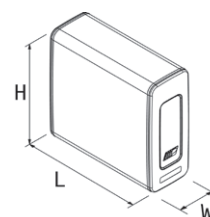

Products range	LT*	Features included	Filter Flange Code	Dimensions (only tank) L x H x W	Material	Product Code NSOF: Painted steel	Mounting kit code SIDE	Mounting kit code REAR
Multi Function (MF)	30	- spy eye 3/4" - suction connection 1 1/4"	135	365 x 360 x 260	F	-0030036V000	/	welded mounting kit included
	40	- air breather cap h 41mm		465 x 360 x 260	F	-0040046V000		
	50			565 x 360 x 260	F	-0050056V000		

* Full tank capacity