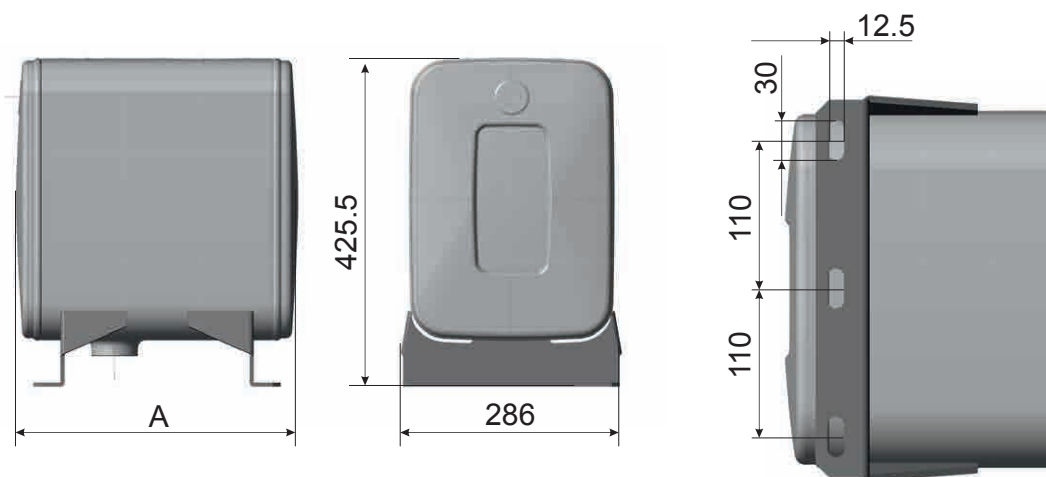

Product images are for illustrative purposes only and may differ according to the actual product, accessories and mounting kit version.

36/26 (sidewalls 360 mm h x 260 mm w)

(sidewalls 360 mm h x 260 mm w)

Mounting kit available:

REAR

Material available:

F

Painted
Steel
RAL 7021

Products range	LT*	Features included	Filter Flange Code	Dimensions (only tank) L x H x W	Material	Product Code NSOF: Painted steel	Mounting kit code SIDE	Mounting kit code REAR
Multi Function (MF)	30	- spy eye 3/4" - suction connection 1 1/4"	135	365 x 360 x 260	F	-0030036V000	/	welded mounting kit included
	40	- air breather cap h 41mm		465 x 360 x 260	F	-0040046V000		
	50			565 x 360 x 260	F	-0050056V000		

* Full tank capacity

Mounting specifics

A (mm)	Level indicator capacity (l)
365	027
465	035
565	043

ACCESSORIES

Semi-immersed Return Filters

	Filter Flange	l/min flow	Micron μm	Inlet Connection	Product Code	Spare Parts-Cartridge
	135	150 l/min	60 μm wire mesh	1"	AFO0SEM135100ST	AFO0ELF128070BF
	125 l/min	21 μm microfibre	1"	AFO0SEM135100F2	AFO0ELF13007025	

Pipe fittings

Products Range	Description	Specifics	Product Code	Spare Parts
Oil tanks	straight pipe fitting, Ø40mm HOSE, inox band and sealing	1"1/4	ARA0PDNPGM12500	/
	90° adjustable pipe fitting, Ø40mm HOSE connection, inox band and sealing	1"1/4	ARA0PDNPGM12550	/